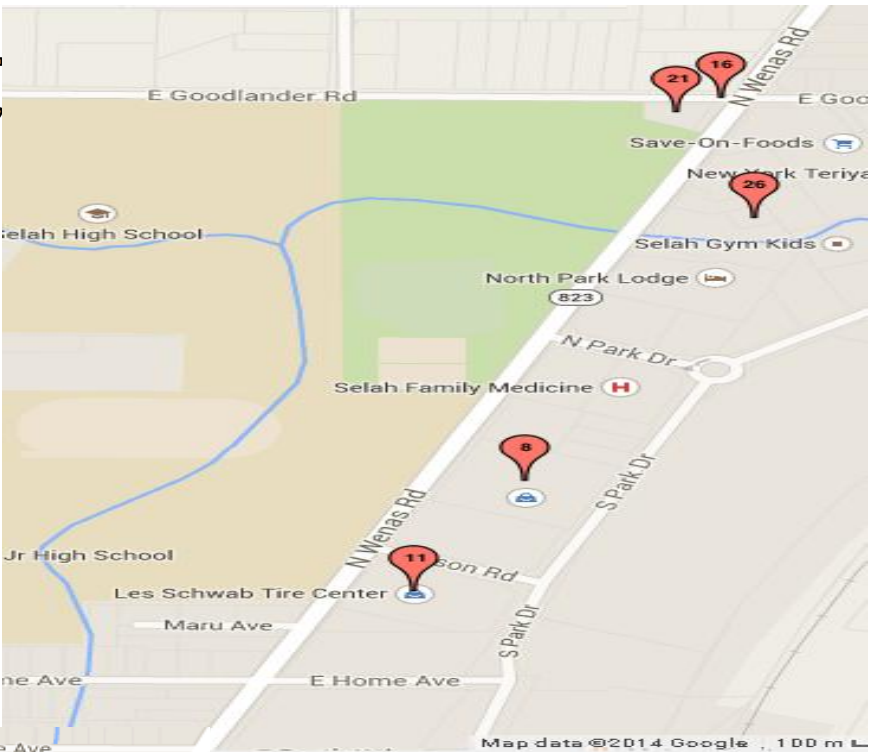

Selah Business Trick or Treat

1. ABBe's Floral
2. Beltone
3. ~~Broadway Bound Dance~~
4. Bruce Sears State Farm
5. El Caporal Restaurant
6. Envy Spa & Tanning
7. Graf Investments
8. Helm's Hardware
9. Joel's Tire
10. King's Scoop
11. Les Schwab Tires
12. Linda's Doggie Salon
13. Liquor & More Store

14. Magic's Pizza Shack
15. Mr. Mo's Espresso
16. Nana Kate's
17. North Town Coffee House
18. Pastime Tavern
19. Pingrey Motor Co
20. R & Q Parts
21. River Canyon
22. Selah Chiropractic
23. Selah Conoco
24. Selah Convalescent
25. Selah Downtown Assoc (in front of Civic Ctr)
26. Selah Gym Kids
27. Selah Insurance Svcs
28. Selah Red Apple
29. Sentinel
30. Silverthorn Law Ofc.
31. The Red Door Salon
32. Therapeutic Assoc.
33. US Bank
34. Viking Nails
35. Selah Chamber of Commerce (at Selah Civic Center)

Please watch for additional orange signs in the window or door as the business may have signed up after the map was printed!

Yakima Training Soldiers are available to help you cross the road. Please cross at cross walks only. Thank you & have fun!!!