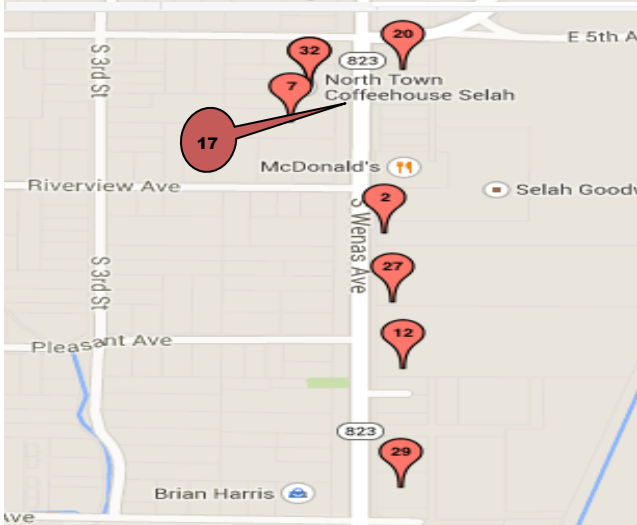

Selah Business Trick or Treat

1. ABBe's Floral
2. Beltone
3. ~~Broadway Bound Dance~~
4. Bruce Sears State Farm
5. El Caporal Restaurant
6. Envy Spa & Tanning
7. Graf Investments
8. Helm's Hardware
9. Joel's Tire
10. King's Scoop
11. Les Schwab Tires
12. Linda's Doggie Salon
13. Liquor & More Store

14. Magic's Pizza Shack
15. Mr. Mo's Espresso
16. Nana Kate's
17. North Town Coffee House
18. Pastime Tavern
19. Pingrey Motor Co
20. R & Q Parts
21. River Canyon
22. Selah Chiropractic
23. Selah Conoco
24. Selah Convalescent
25. Selah Downtown Assoc (in front of Civic Ctr)
26. Selah Gym Kids
27. Selah Insurance Svcs
28. Selah Red Apple
29. Sentinel
30. Silverthorn Law Ofc.
31. The Red Door Salon
32. Therapeutic Assoc.
33. US Bank
34. Viking Nails
35. Selah Chamber of Commerce (at Selah Civic Center)

Please watch for additional orange signs in the window or door as the business may have signed up after the map was printed!

Yakima Training Soldiers are available to help you cross the road. Please cross at cross walks only. Thank you & have fun!!!