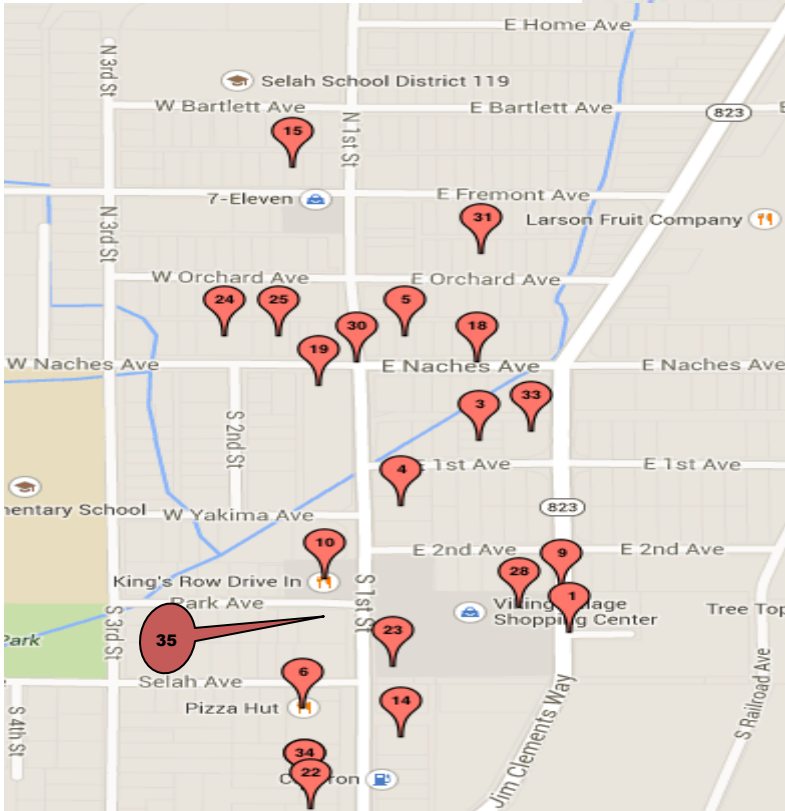

Selah Business Trick or Treat

1. ABBe's Floral
2. Beltone
3. ~~Broadway Bound Dance~~
4. Bruce Sears State Farm
5. El Caporal Restaurant
6. Envy Spa & Tanning
7. Graf Investments
8. Helm's Hardware
9. Joel's Tire
10. King's Scoop
11. Les Schwab Tires
12. Linda's Doggie Salon
13. Liquor & More Store

14. Magic's Pizza Shack
15. Mr. Mo's Espresso
16. Nana Kate's
17. North Town Coffee House
18. Pastime Tavern
19. Pingrey Motor Co
20. R & Q Parts
21. River Canyon
22. Selah Chiropractic
23. Selah Conoco
24. Selah Convalescent
25. Selah Downtown Assoc (in front of Civic Ctr)
26. Selah Gym Kids
27. Selah Insurance Svcs
28. Selah Red Apple
29. Sentinel
30. Silverthorn Law Ofc.
31. The Red Door Salon
32. Therapeutic Assoc.
33. US Bank
34. Viking Nails
35. Selah Chamber of Commerce (at Selah Civic Center)

Please watch for additional orange signs in the window or door as the business may have signed up after the map was printed!

Yakima Training Soldiers are available to help you cross the road. Please cross at cross walks only. Thank you & have fun!!!